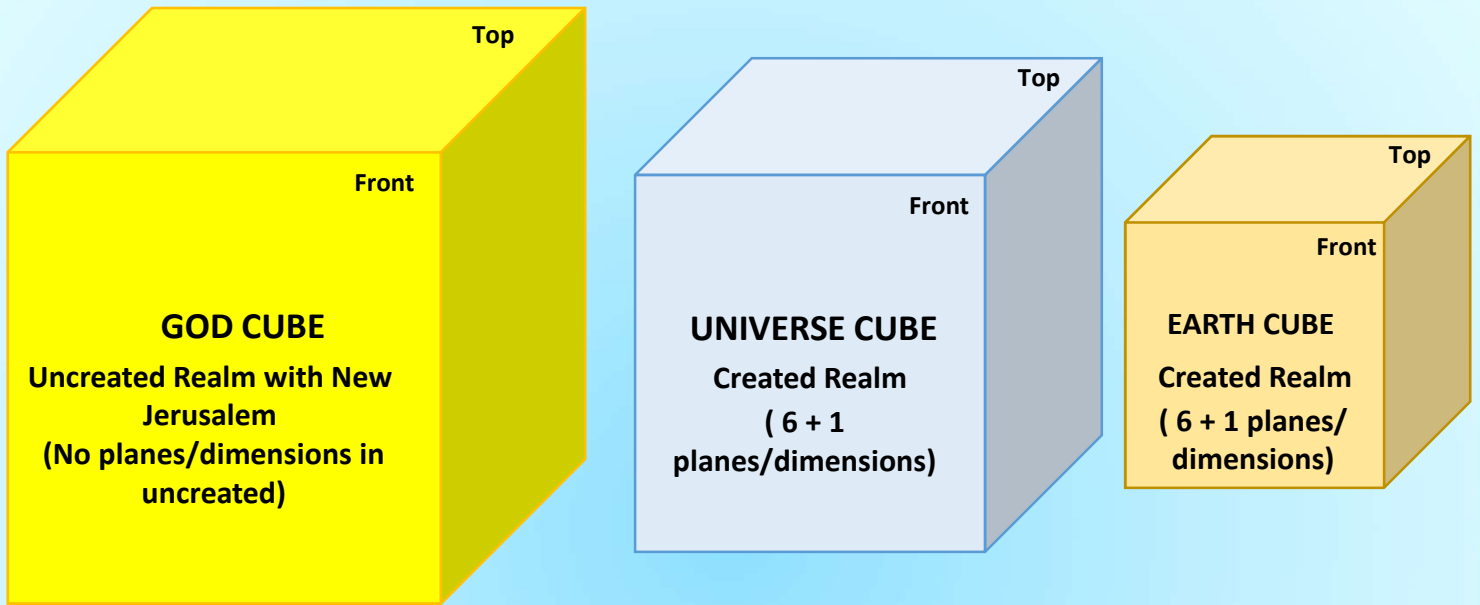

OVERVIEW CUBE

**Surrounded with Invisible Unmanifested
God Realm**

Note: GOD CUBE

- Has no time dimensions and time-space continuum is completed.
- Is a synthesis of harmonious existence between three planes of existence (New Jerusalem, New Heaven, New Earth) and three planes of Godhead manifestation (God the Father, Christ the lamb of God, Holy Spirit).

**Unlimited
God
Realm**

UNIVERSE CUBE

EARTH CUBE