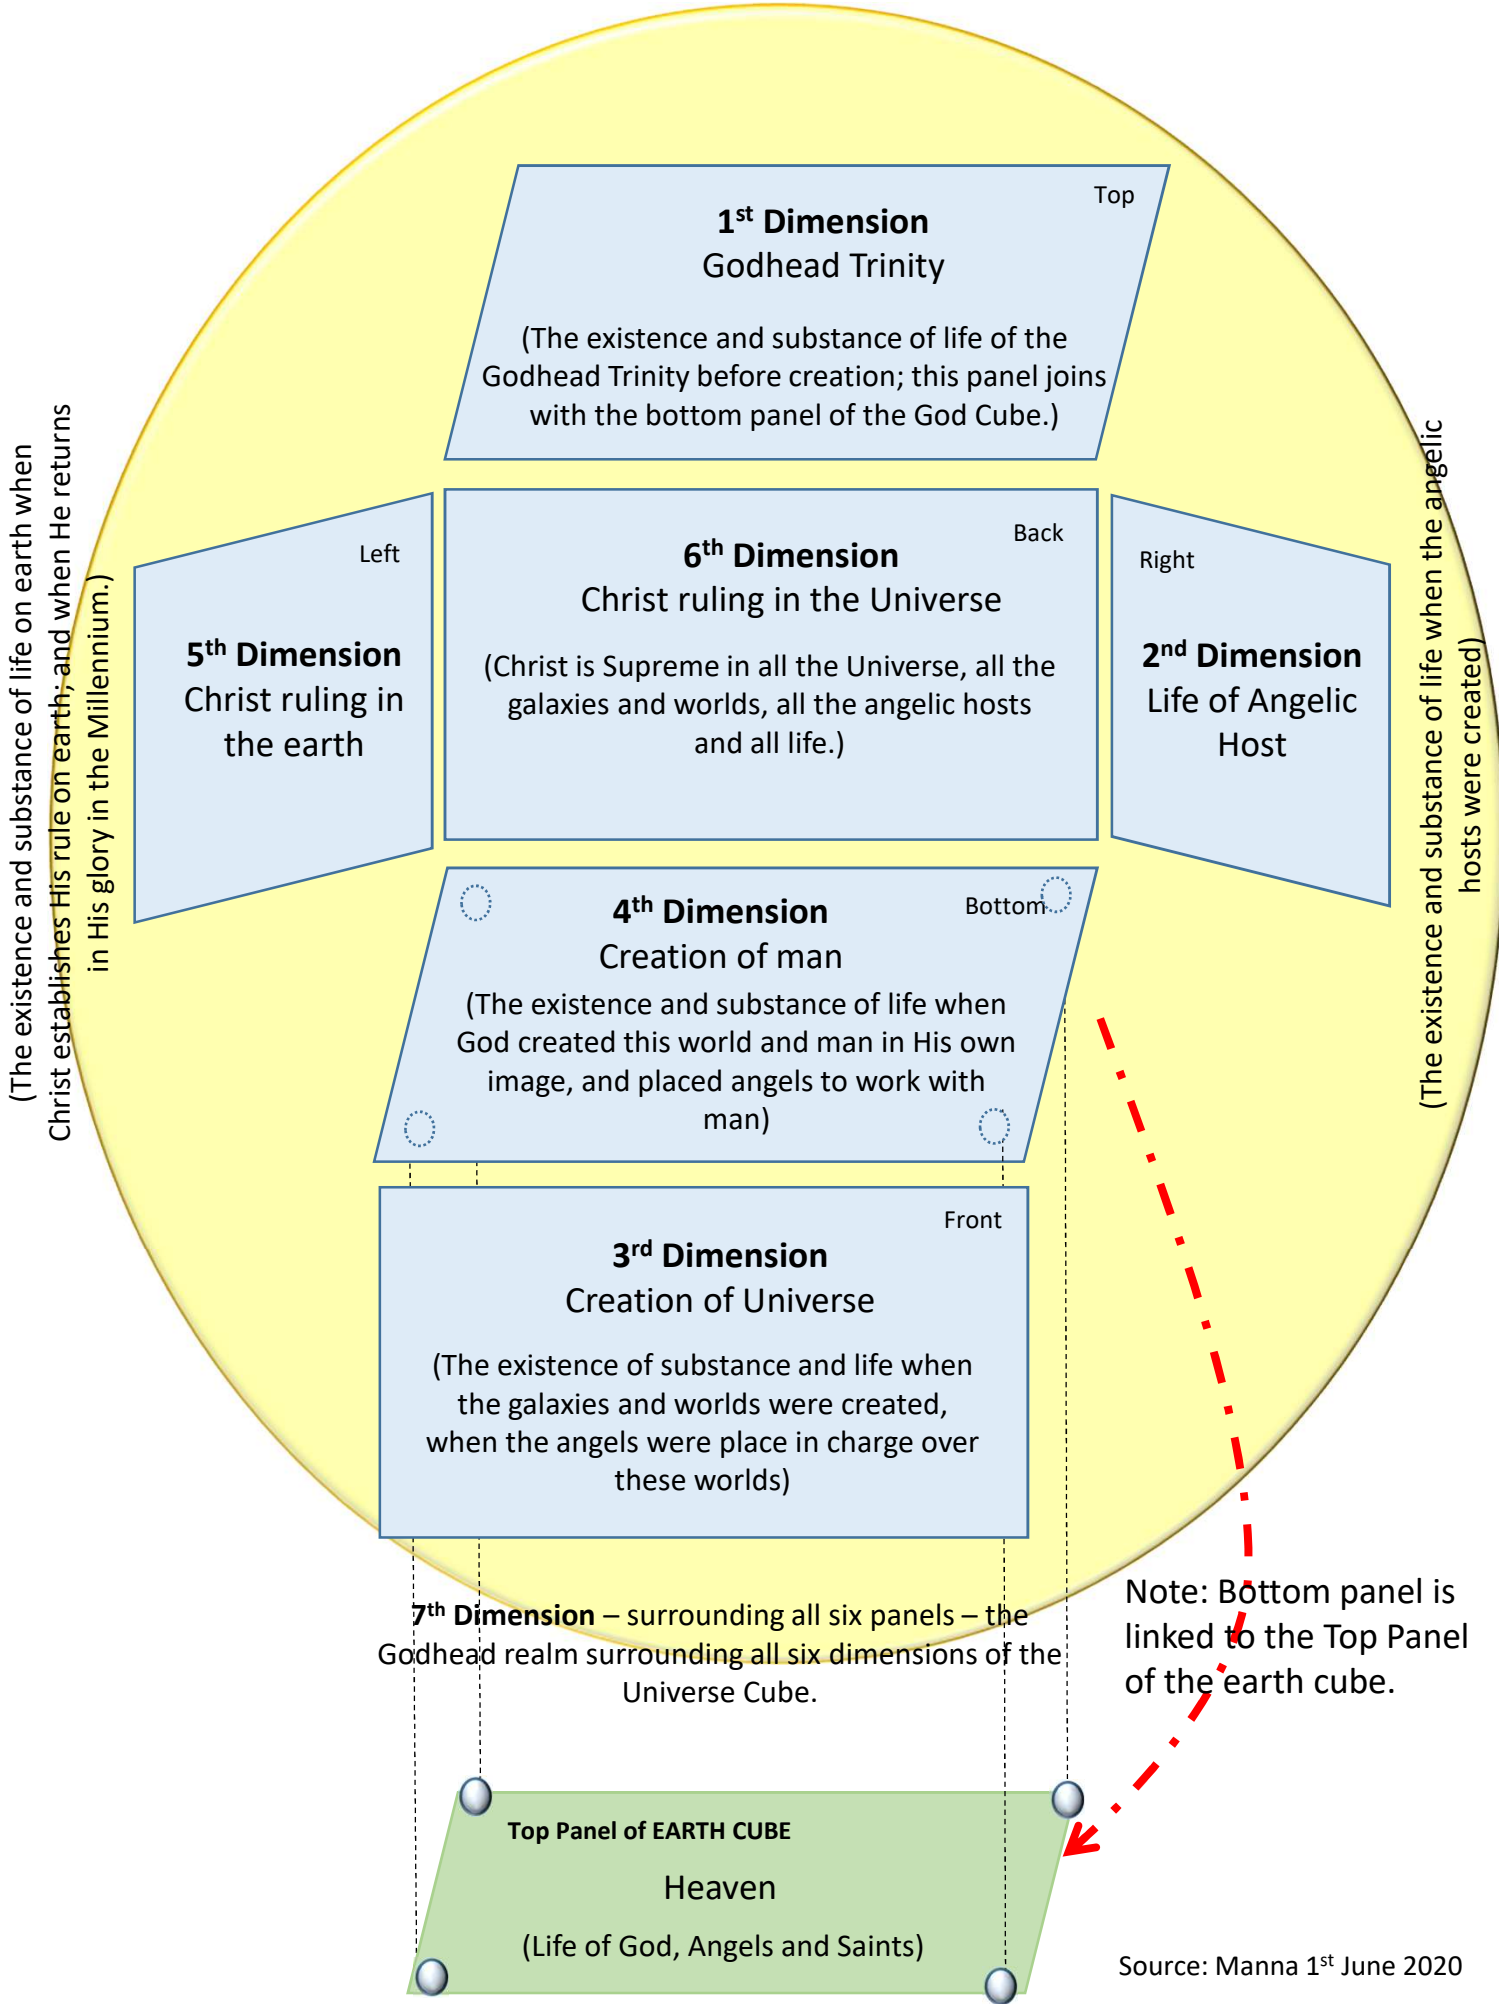

OVERVIEW CUBE

**Surrounded with Invisible Unmanifested
God Realm**

Note: GOD CUBE

- Has no time dimensions and time-space continuum is completed.
- Is a synthesis of harmonious existence between three planes of existence (New Jerusalem, New Heaven, New Earth) and three planes of Godhead manifestation (God the Father, Christ the lamb of God, Holy Spirit).

**Unlimited
God
Realm**

UNIVERSE CUBE

EARTH CUBE